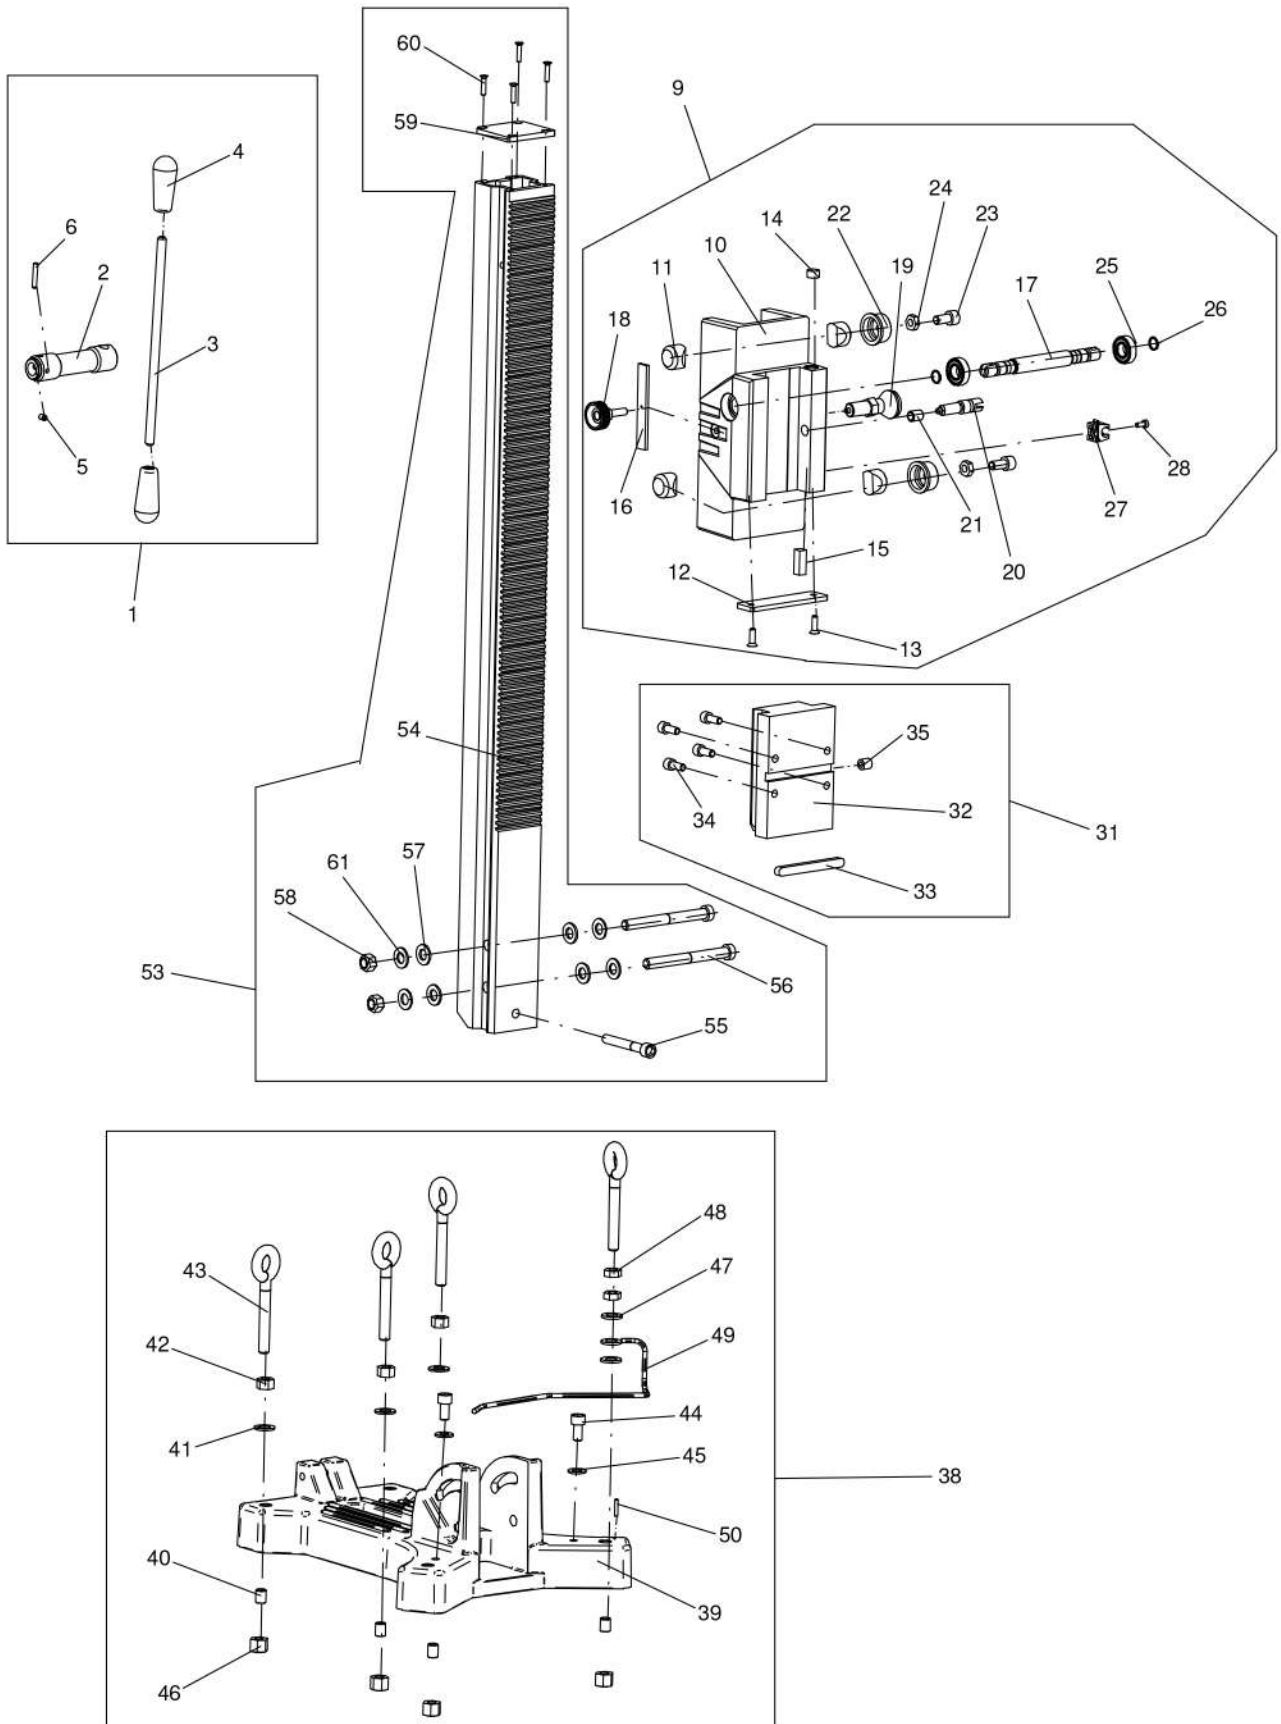

Bohrständer BST 250

| Pos. | Description | Item No. | pc. |
|------|-------------------------------|----------|-----|
| 1 | Turnstile, compl. | 15200100 | 1 |
| 2 | Turnstile | 796UN740 | 1 |
| 3 | Lever | 796UN746 | 1 |
| 4 | Knob | 40600061 | 2 |
| 5 | Spring loaded thrust piece | 85000157 | 1 |
| 6 | Parallel pin 5x30 | 80200627 | 1 |
| 9 | Machine holder, compl. | 79600781 | 1 |
| 10 | Machine holder | 796UN781 | 1 |
| 11 | Thrust piece | 796UN763 | 4 |
| 12 | Bracket | 796UN915 | 1 |
| 13 | Screw M6x20 | 80201158 | 2 |
| 14 | Circular level | 85000153 | 1 |
| 15 | Horizontal bubble level | 85000152 | 1 |
| 16 | Flat clamp | 796UN778 | 1 |
| 17 | Pinion shaft | 7300W730 | 1 |
| 18 | Knurled screw M8x30 | 85000189 | 1 |
| 19 | Locking bolt M16 | 85000191 | 1 |
| 20 | Locking device | 796UN735 | 1 |
| 21 | Thread insert M12x18 | 85000177 | 1 |
| 22 | Fitting | 796DE766 | 2 |
| 23 | Screw M10x18 | 80201453 | 2 |
| 24 | Nut M10 | 80201039 | 2 |
| 25 | Grooved ball bearing 6002 2RS | 80410037 | 2 |
| 26 | Retaining ring 14x1 | 80201318 | 2 |
| 27 | Clamp | 80600178 | 1 |
| 28 | Screw M5x12 | 80201230 | 1 |
| 31 | Adapter plate, compl. | 79600911 | 1 |
| 32 | Adapter plate | 796UN911 | 1 |
| 33 | Parallel key 10x8x100 | 80200613 | 1 |
| 34 | Screw M8x25 | 80201145 | 4 |
| 35 | Drill bushing | 80201051 | 1 |
| 38 | Base, compl. | 79600860 | 1 |
| 39 | Base | 796UN860 | 1 |
| 40 | Thread insert M12x24 | 85000163 | 4 |
| 41 | Washer 13 | 80201381 | 3 |
| 42 | Nut M12 | 80201014 | 3 |
| 43 | Ring screw M12x85 | 80201144 | 4 |
| 44 | Screw M10x20 | 80201146 | 2 |
| 45 | Washer 10,5 | 80201380 | 2 |
| 46 | Nut M12 | 80201013 | 4 |