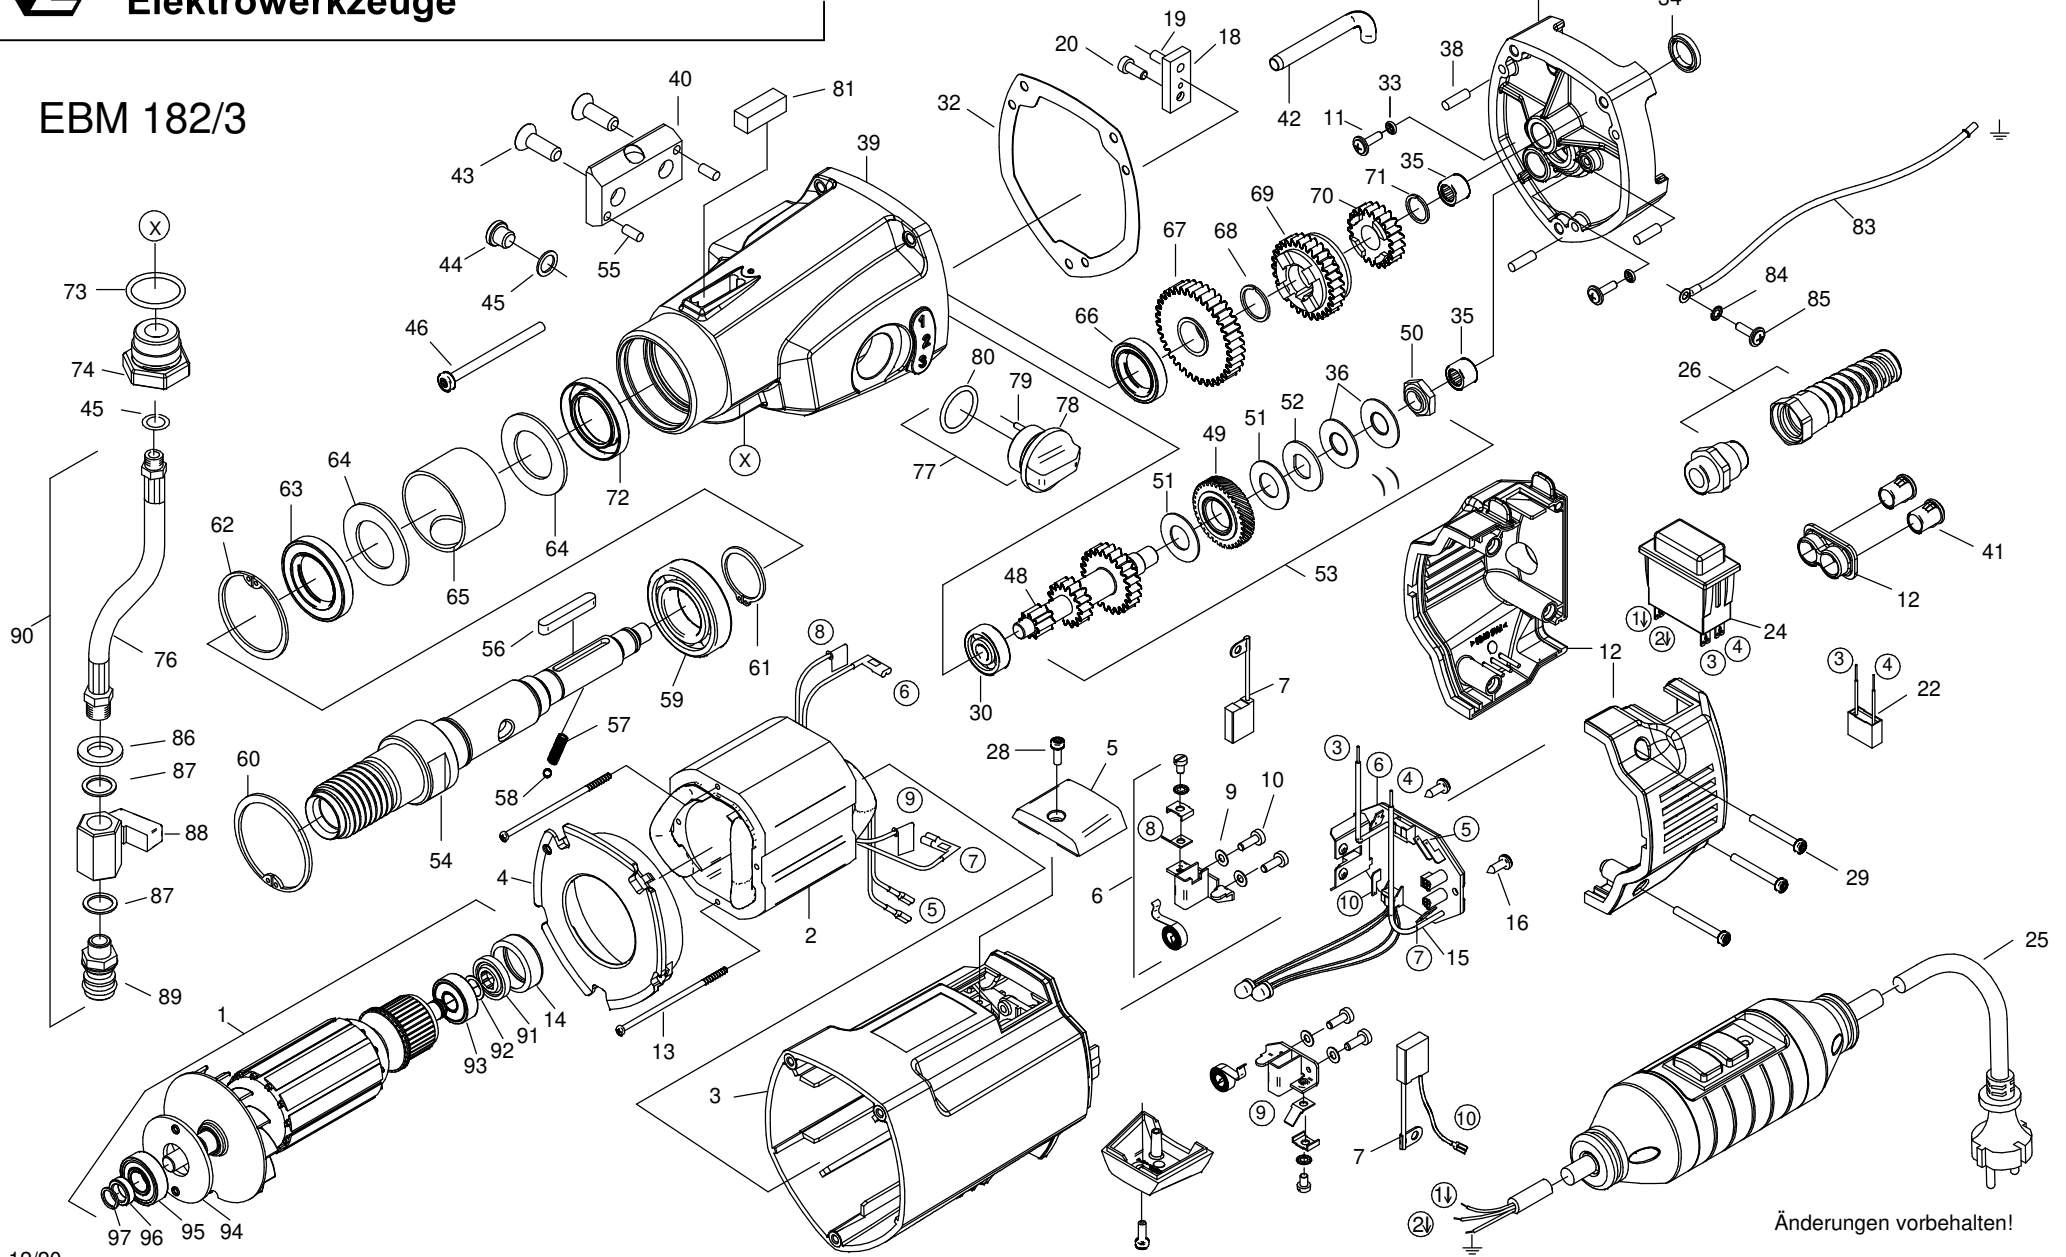

Ersatzteilliste

EBM 182/3

03E33000

EBM 182/3 - 230 V

Version

01

Dated: 25.01.2022

Pos.	Description	Item No.	pc.
1	Rotor, compl. 230V	73E31100	1
2	Stator, compl. 230V	73E31150	1
3	Motor housing	73E31200	1
4	Air guiding ring	73E31145	1
5	Cover pair	73E3121U	1
6	Brush holder, compl.	73E3122S	2
7	Carbon brush set	73E31220	1
9	Spring washer 4	80201385	4
10	Screw M4x12	80201180	4
11	Screw M4x14	80201457	2
12	Cap, compl.	73E3324U	1
13	Screw 3x78	80201234	2
14	Bearing cap	83000031	1
15	Printed circuit board 230V	73E33280	1
16	Screw 4,2x13	80201270	2
18	Gear lever	73331542	1
19	Parallel pin 5x14	80200579	1
20	Screw M5x12	80201230	1
22	Capacitor	80500010	1
24	Switch	80600119	1
25	Connecting cable PRCD 3x1,5mm² 5m	73E33262	1
26	Cable gland M20x1,5	80600179	1
28	Screw 4x12	80201413	2
29	Screw 4x35	80201404	3
30	Grooved ball bearing 629	80410015	1
31	End shield of gearing	73E33610	1
32	Gearbox seal	73E31620	1
33	O-ring 3,68x1,78	83000019	2
34	Shaft seal 15x21x3	83000179	1
35	Needle sleeve HK1010	80420115	2
36	Disc spring 28x14,2x1,25	80200715	2
38	Parallel pin 5x12	80200574	3
39	Gearbox Housing	73E31400	1
40	Prism	73334410	1
41	LED holder	80601153	2
42	Oil tube	73E31425	1
43	Screw M10x25	80201173	2
44	Cap screw 1/8"	80201406	1
45	Seal ring 1/8"	83000106	2
46	Screw 5x60	80201484	3

Pos.	Description	Item No.	pc.
48	Intermediate shaft	73331490	1
49	Clutch wheel	73331560	1
50	Nut M12x1	73E31497	1
51	Brass washer 28,5x14,2x1	85000082	2
52	Driving washer	73331496	1
53	Clutch, compl.	7334C493	1
54	Work spindle	7343H420	1
55	Parallel pin 5x12	80200574	2
56	Parallel key 5x5x40	80200612	1
57	Pressure spring	80200698	1
58	Ball	80410082	1
59	Grooved ball bearing 60/28 2RS	80410155	1
60	Retaining ring J52x2	80201392	1
61	Retaining ring 28x1,5	80201328	1
62	Retaining ring 47x1,75	80201336	1
63	Shaft seal 28x47x7	83000029	1
64	Scraper	73334425	2
65	Spacer block	73334423	1
66	Shaft seal 22x35x7	83000077	1
67	Loose wheel 1	73331460	1
68	Circlip SW18	80200746	1
69	Shifting gear	73331550	1
70	Loose wheel 2	73331470	1
71	Circlip SW14	80200747	1
72	Shaft seal 28x45x7	83000094	1
73	Seal ring 3/4"	83000120	1
74	Reducing nipple	73332405	1
76	Connecting hose	83000109	1
77	Switching, compl.	73E31545	1
78	Switch button	73E31540	1
79	Parallel pin 3x10	80200577	1
80	O-ring 22x2,5	83000036	1
81	Horizontal bubble level	85000152	1
83	Ground wire	73E33185	1
84	Tooth lock washer 4,3	80200752	1
85	Screw M4x5	80201448	1
86	Washer 13,5	80201382	1
87	Seal ring 1/4"	83000107	2
88	Mini ball valve 1/4x1/4"	83000117	1
89	Connecting piece	83000124	1