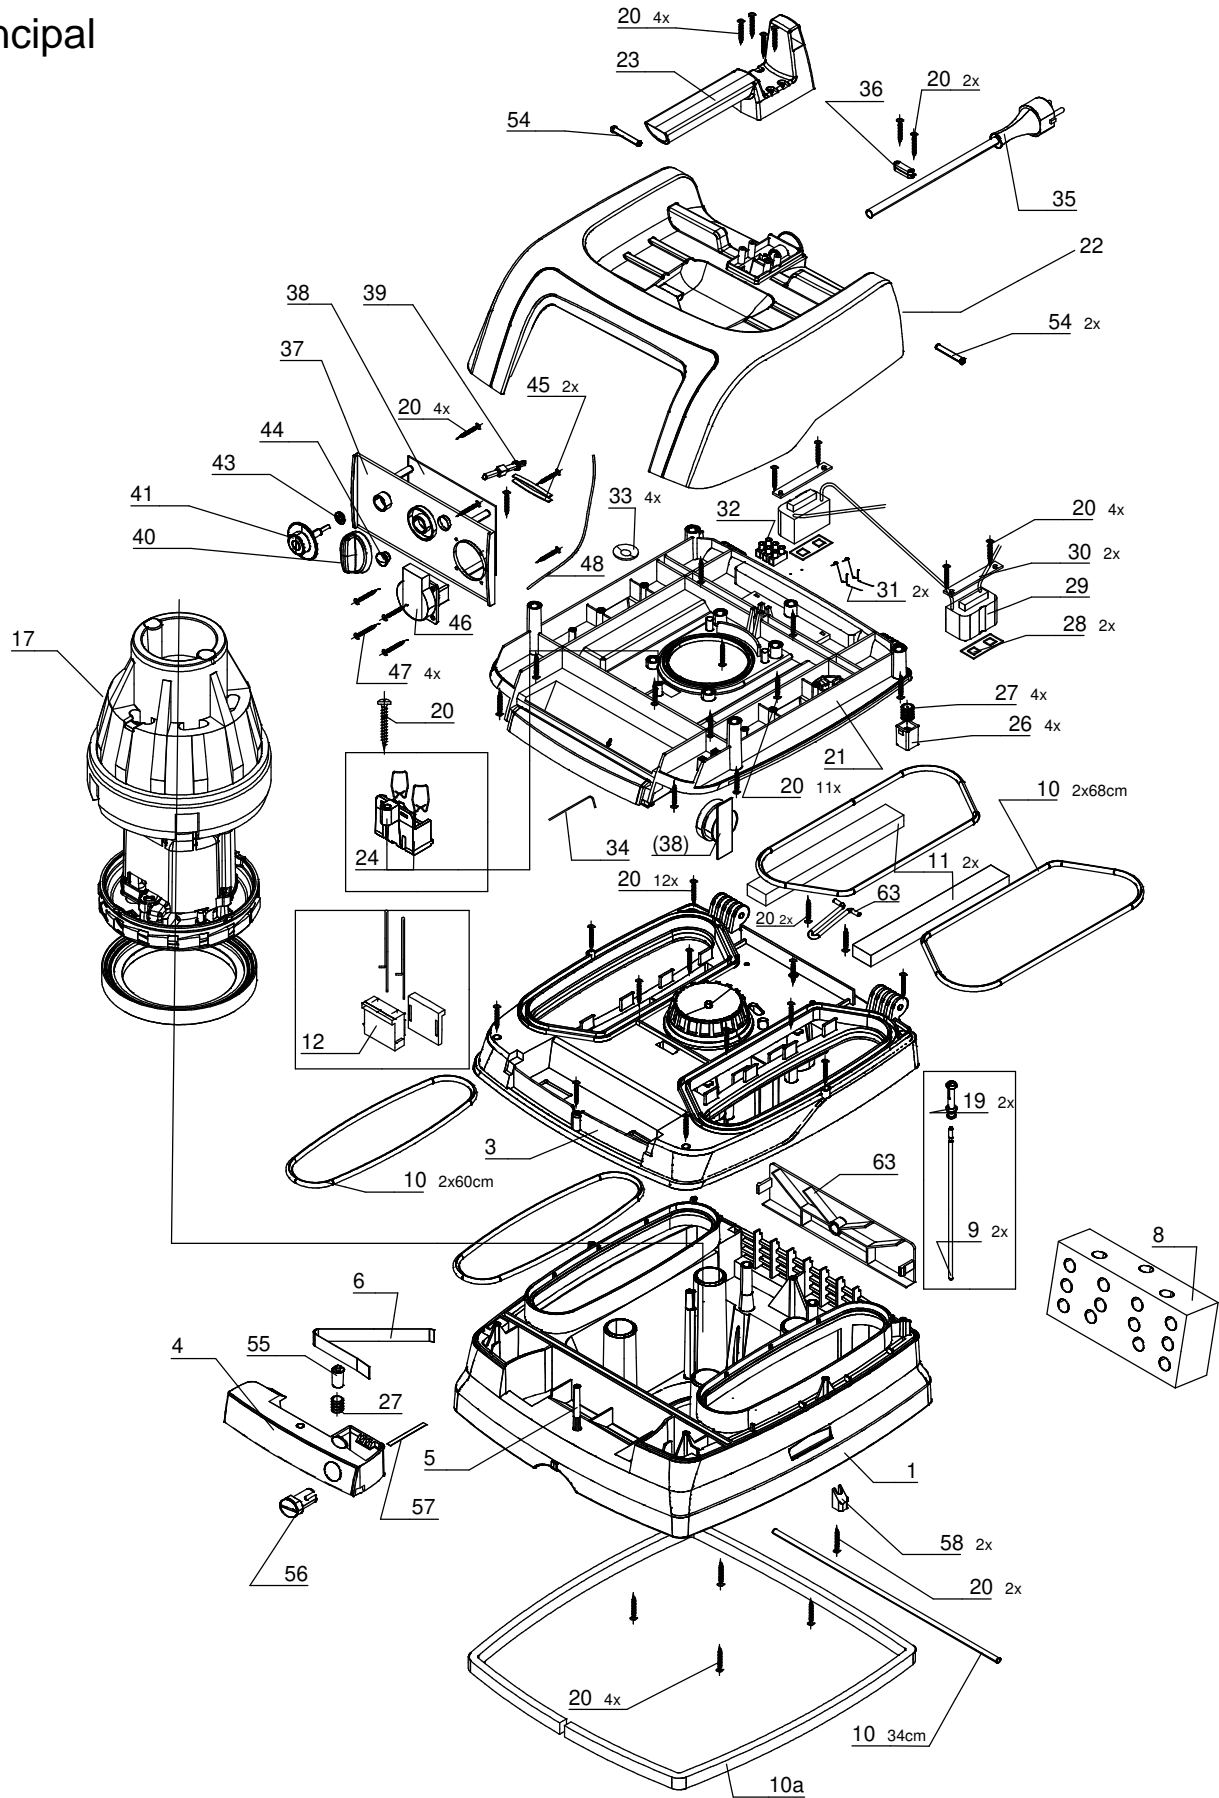

DSS 25 M
Principal

DSS 25 M

Recipiente 25 L

Aspirador Eibenstock 09917000 - DSS_25

as of serial no. : 1177 2018

Nº	Descrição	Ref	peças
1	Lower housing	61415468	1
3	Motor housing	61552118	1
4	Lock bar	61535111	1
5	Bridge	61535494	1
6	Flat spring	61535395	1
8	Noise insulation	61535616	1
9	Electrode	61557113	2
10	Foam rubber	61543666	1
10a	Square bar sealing 10x15	61549248	1
11	Motor protection filter	61535630	2
12	Motor plug connector	61417710	1
17	Motor	61444901	1
19	Clamping piece	61557120	2
20	Screw 3,5x25	61706429	44
21	Carrier plate	61535135	1
22	Cover housing	61509051	1
23	Handle	61585161	1
24	Motor plug socket	61417707	1
26	Pressure piece	61535470	4
27	Pressure spring	61565569	5
28	Sealing	61565514	2
29	Vibrating unit	61640624	1
30	Holding bracket	61528595	2
31	Contact bow	61535418	2
32	Luster terminal	61506104	1
33	Holding disc	61536736	4
34	Contact wire	61535500	1
35	Connecting cable 8m	61541754	1
36	Wire locking flange	61531137	1
37	Front plate	61415505	1
38	Electronic set 230V	61445144	1
39	Switch axis	61535524	1
40	Switch knob	61419510	1
41	Rotary knob	61571607	1
43	Locking disc	61709420	1
44	Lens	61538945	1
45	Switch spring	61535531	2
46	Power tool plug socket	61563954	1
47	Screw 3,5x16	61706146	4
48	Vacuum tube	61549262	1
54	Bearing pin	61535333	3
55	Lock knob	61543048	2
56	Lock bar	61543055	1
57	Lock spring	61543109	1
58	Support	61543031	2
62	Diffuser	61535227	1
63	Brace support	61513485	1

63/+	Screw 3,5x25	61706429	1
63/+	Slice	61711010	1
70	Tank 25l	61445151	1
71	Lock for tank	61535173	2
72	Wheel axle	61509358	1
73	Wheel	61535241	2
74	Wheel plug	61526829	2
75	Caster wheel with brake	61541508	2
94	Bearing bush	61531182	2
95	Accessory box	61512723	1