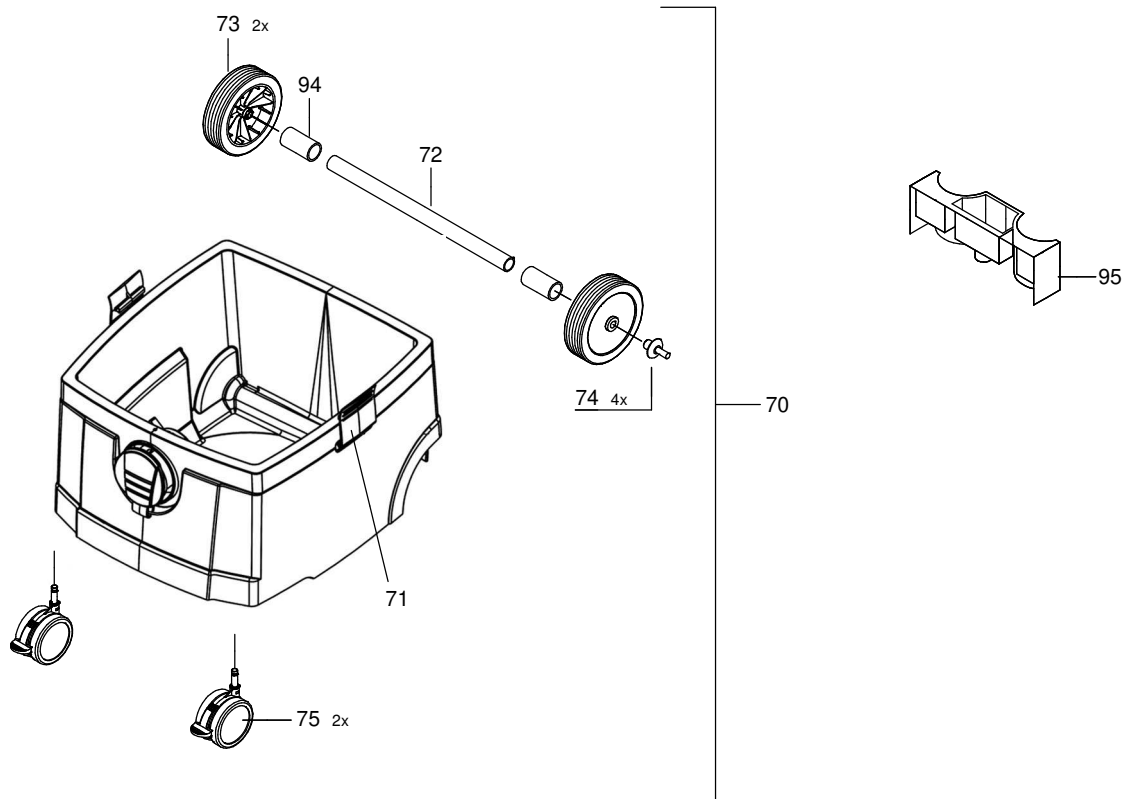

DSS 25 M
Principal

DSS 25 M

Recipiente 25 L

Aspirador Eibenstock 09917000 - DSS_25

as of serial no. : 1177 2018

Nº	Descrição	Ref	peças
1	Lower housing	61415468	1
3	Motor housing	61552118	1
4	Lock bar	61535111	1
5	Bridge	61535494	1
6	Flat spring	61535395	1
8	Noise insulation	61535616	1
9	Electrode	61557113	2
10	Foam rubber	61543666	1
10a	Square bar sealing 10x15	61549248	1
11	Motor protection filter	61535630	2
12	Motor plug connector	61417710	1
17	Motor	61444901	1
19	Clamping piece	61557120	2
20	Screw 3,5x25	61706429	44
21	Carrier plate	61535135	1
22	Cover housing	61509051	1
23	Handle	61585161	1
24	Motor plug socket	61417707	1
26	Pressure piece	61535470	4
27	Pressure spring	61565569	5
28	Sealing	61565514	2
29	Vibrating unit	61640624	1
30	Holding bracket	61528595	2
31	Contact bow	61535418	2
32	Luster terminal	61506104	1
33	Holding disc	61536736	4
34	Contact wire	61535500	1
35	Connecting cable 8m	61541754	1
36	Wire locking flange	61531137	1
37	Front plate	61415505	1
38	Electronic set 230V	61445144	1
39	Switch axis	61535524	1
40	Switch knob	61419510	1
41	Rotary knob	61571607	1
43	Locking disc	61709420	1
44	Lens	61538945	1
45	Switch spring	61535531	2
46	Power tool plug socket	61563954	1
47	Screw 3,5x16	61706146	4
48	Vacuum tube	61549262	1
54	Bearing pin	61535333	3
55	Lock knob	61543048	2
56	Lock bar	61543055	1
57	Lock spring	61543109	1
58	Support	61543031	2
62	Diffuser	61535227	1
63	Brace support	61513485	1

63/+	Screw 3,5x25	61706429	1
63/+	Slice	61711010	1
70	Tank 25l	61445151	1
71	Lock for tank	61535173	2
72	Wheel axle	61509358	1
73	Wheel	61535241	2
74	Wheel plug	61526829	2
75	Caster wheel with brake	61541508	2
94	Bearing bush	61531182	2
95	Accessory box	61512723	1