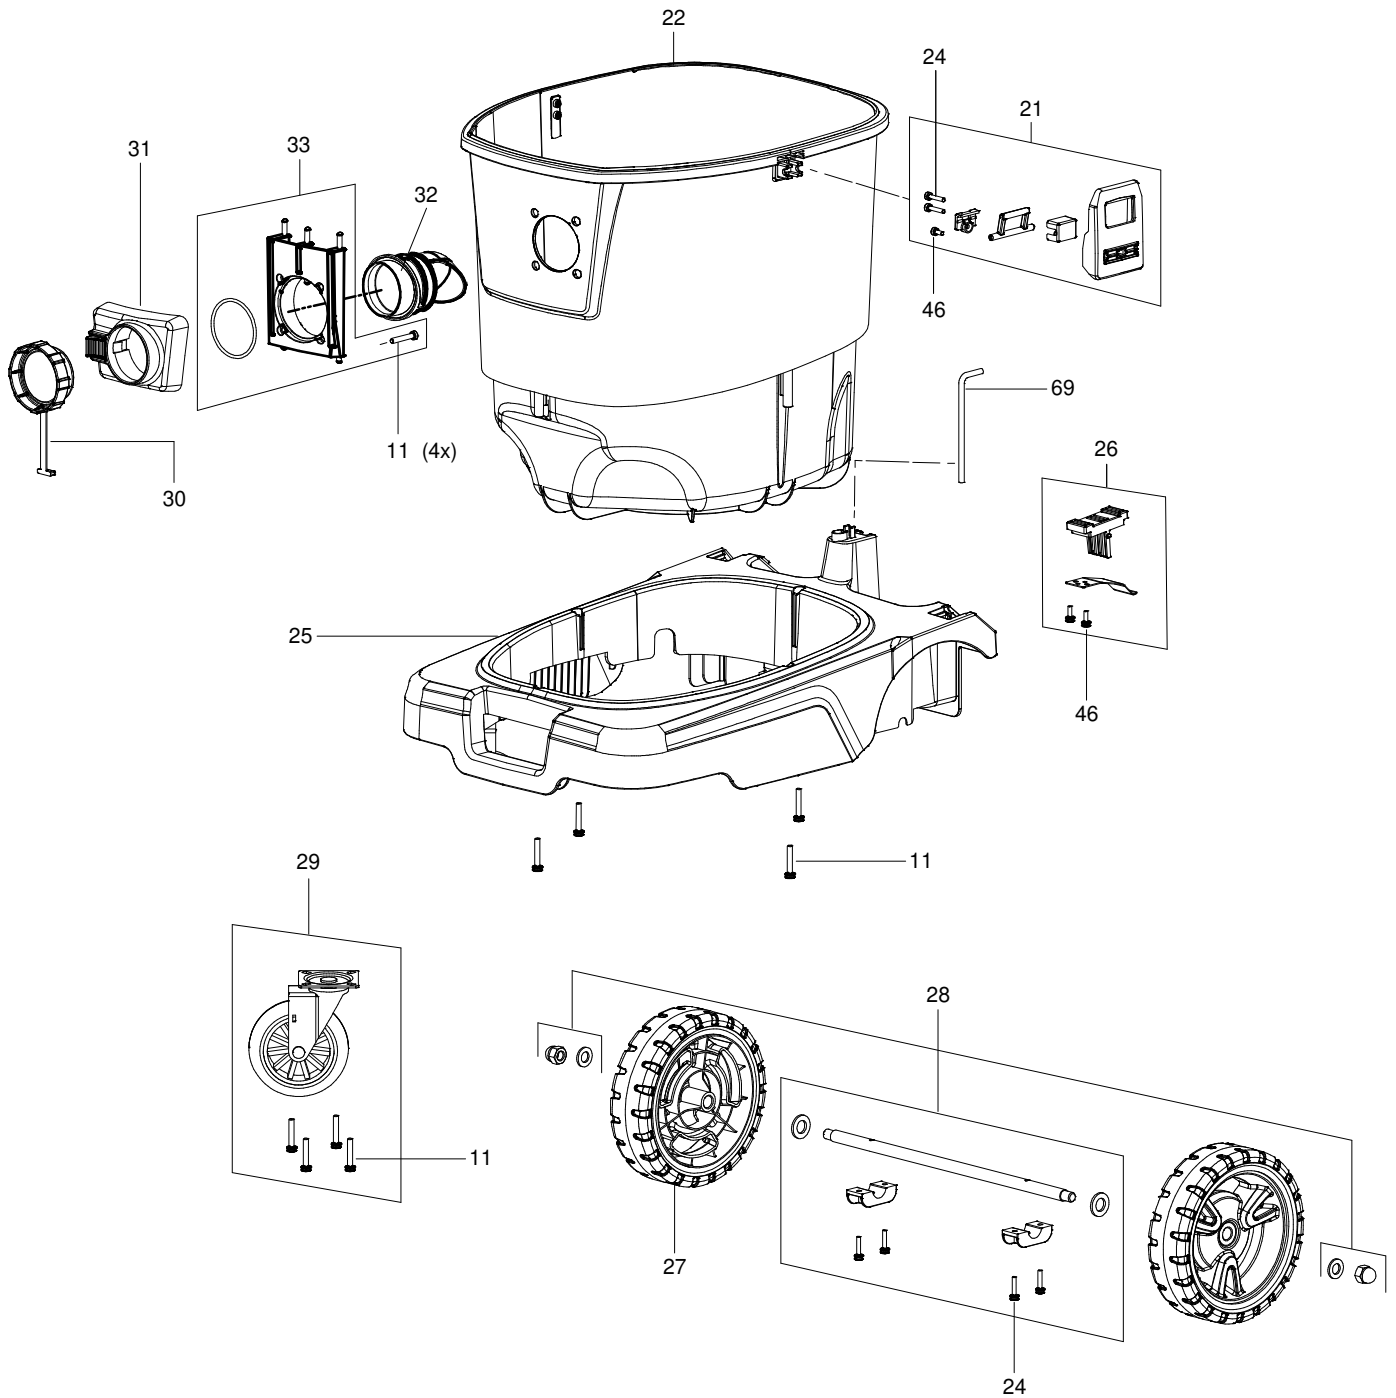

# Peças originais

ESS 35 MP

ESS 35 MP  
Recipiente

# Aspirador Eibenstock 09931000 - ESS\_35\_MP

as of serial no. : 4193 2018

Pos.	Description	Item No.	pc.
1	Pushing handle	69931001	1
2	Handle, compl.	69931002	1
3	Nut M8	40600048	2
4	Screw M8x16	80201160	2
5	Knurled screw M8x80	69931005	2
6	Gear part 1	69931006	2
7	Gear part 2	69931007	2
8	Cover housing	69931008	1
9	Insulating foam	69931009	1
10	Motor housing, top	69931010	1
11	Screw 4,8x30	69931011	55
12	Motor housing, centre	69931012	1
13	Motor housing, bottom	69931013	1
14	Air outlet cover	69931014	1
15	Wire locking flange	69931015	1
16	Connecting cable 3x1,5mm <sup>2</sup> 10m	69931016	1
17	Silicone hose	69931017	1
18	Base cover	69931018	1
19	Lock ring, compl.	69931019	1
21	Latch, compl.	69931021	2
22	Container 35l	69931022	1
24	Screw 4x20	80201541	14
25	Chassis	69931025	1
26	Brake set	69931026	2
27	Wheel	69931027	2
28	Wheel axle set	69931028	1
29	Caster wheel, compl.	69931029	2
30	Container closure	69931030	1
31	Coupling housing, compl.	69931031	1
32	Inner suction	69931032	1
33	Suction seat, compl.	69931033	1
35	Screw M4x12	69931035	6
36	Contact clip set	69931036	1
37	Sealing set	69931037	1
38	Valve, compl.	69931038	2
39	Pulling magnet	69931039	2
40	Lower motor bearing	69931040	1
41	Upper motor bearing	69927015	1
42	Motor	69927016	1
43	Sealing motor	69931043	1
44	Electronic M	69931044	1
46	Screw 3,9x12	69931046	11
47	Filter foam set 1	69931047	1
48	Filter foam set 2	69931048	1
49	Front panel M	69931049	1
50	Socket, compl.	69931050	1
51	Push button, compl.	69931051	1

52	Switch, compl.	69931052	1
53	Air volume controller	69931053	1
54	Switch button	69931054	1
55	Control button	69931055	1
56	Signal horn	69931056	1
69	Key TX30	69931069	1
70	Socket wire set	69931070	1
71	Ground wire	69931071	1
72	Water sensor wire	69931072	1
73	Connecting wire set	69931073	1
75	Washer 8,4	80201377	2