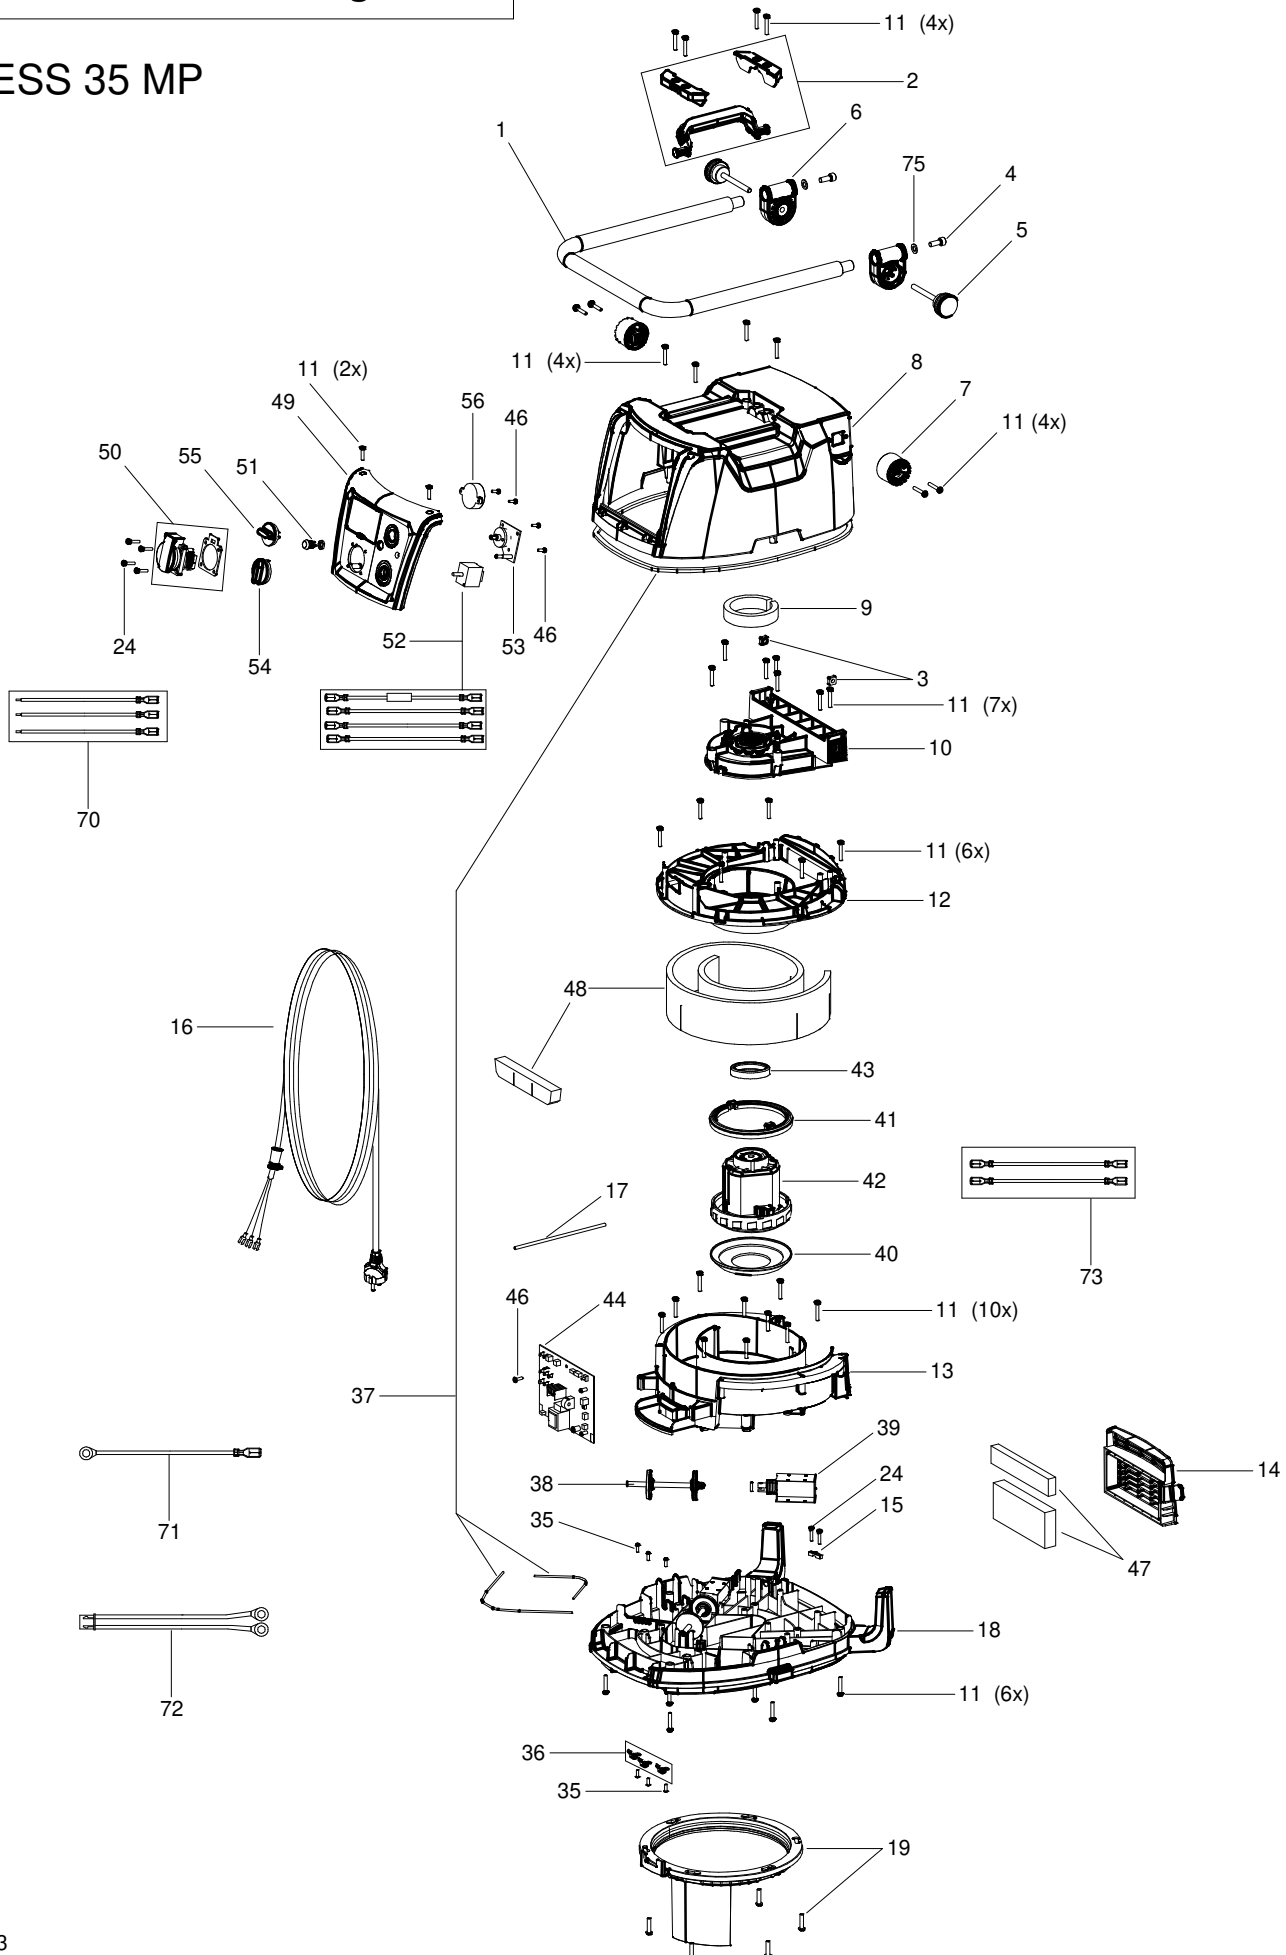

# Peças originais

ESS 35 MP

ESS 35 MP  
Recipiente

# Aspirador Eibenstock 09931000 - ESS\_35\_MP

as of serial no. : 4193 2018

Pos.	Description	Item No.	pc.
1	Pushing handle	69931001	1
2	Handle, compl.	69931002	1
3	Nut M8	40600048	2
4	Screw M8x16	80201160	2
5	Knurled screw M8x80	69931005	2
6	Gear part 1	69931006	2
7	Gear part 2	69931007	2
8	Cover housing	69931008	1
9	Insulating foam	69931009	1
10	Motor housing, top	69931010	1
11	Screw 4,8x30	69931011	55
12	Motor housing, centre	69931012	1
13	Motor housing, bottom	69931013	1
14	Air outlet cover	69931014	1
15	Wire locking flange	69931015	1
16	Connecting cable 3x1,5mm <sup>2</sup> 10m	69931016	1
17	Silicone hose	69931017	1
18	Base cover	69931018	1
19	Lock ring, compl.	69931019	1
21	Latch, compl.	69931021	2
22	Container 35l	69931022	1
24	Screw 4x20	80201541	14
25	Chassis	69931025	1
26	Brake set	69931026	2
27	Wheel	69931027	2
28	Wheel axle set	69931028	1
29	Caster wheel, compl.	69931029	2
30	Container closure	69931030	1
31	Coupling housing, compl.	69931031	1
32	Inner suction	69931032	1
33	Suction seat, compl.	69931033	1
35	Screw M4x12	69931035	6
36	Contact clip set	69931036	1
37	Sealing set	69931037	1
38	Valve, compl.	69931038	2
39	Pulling magnet	69931039	2
40	Lower motor bearing	69931040	1
41	Upper motor bearing	69927015	1
42	Motor	69927016	1
43	Sealing motor	69931043	1
44	Electronic M	69931044	1
46	Screw 3,9x12	69931046	11
47	Filter foam set 1	69931047	1
48	Filter foam set 2	69931048	1
49	Front panel M	69931049	1
50	Socket, compl.	69931050	1
51	Push button, compl.	69931051	1

52	Switch, compl.	69931052	1
53	Air volume controller	69931053	1
54	Switch button	69931054	1
55	Control button	69931055	1
56	Signal horn	69931056	1
69	Key TX30	69931069	1
70	Socket wire set	69931070	1
71	Ground wire	69931071	1
72	Water sensor wire	69931072	1
73	Connecting wire set	69931073	1
75	Washer 8,4	80201377	2