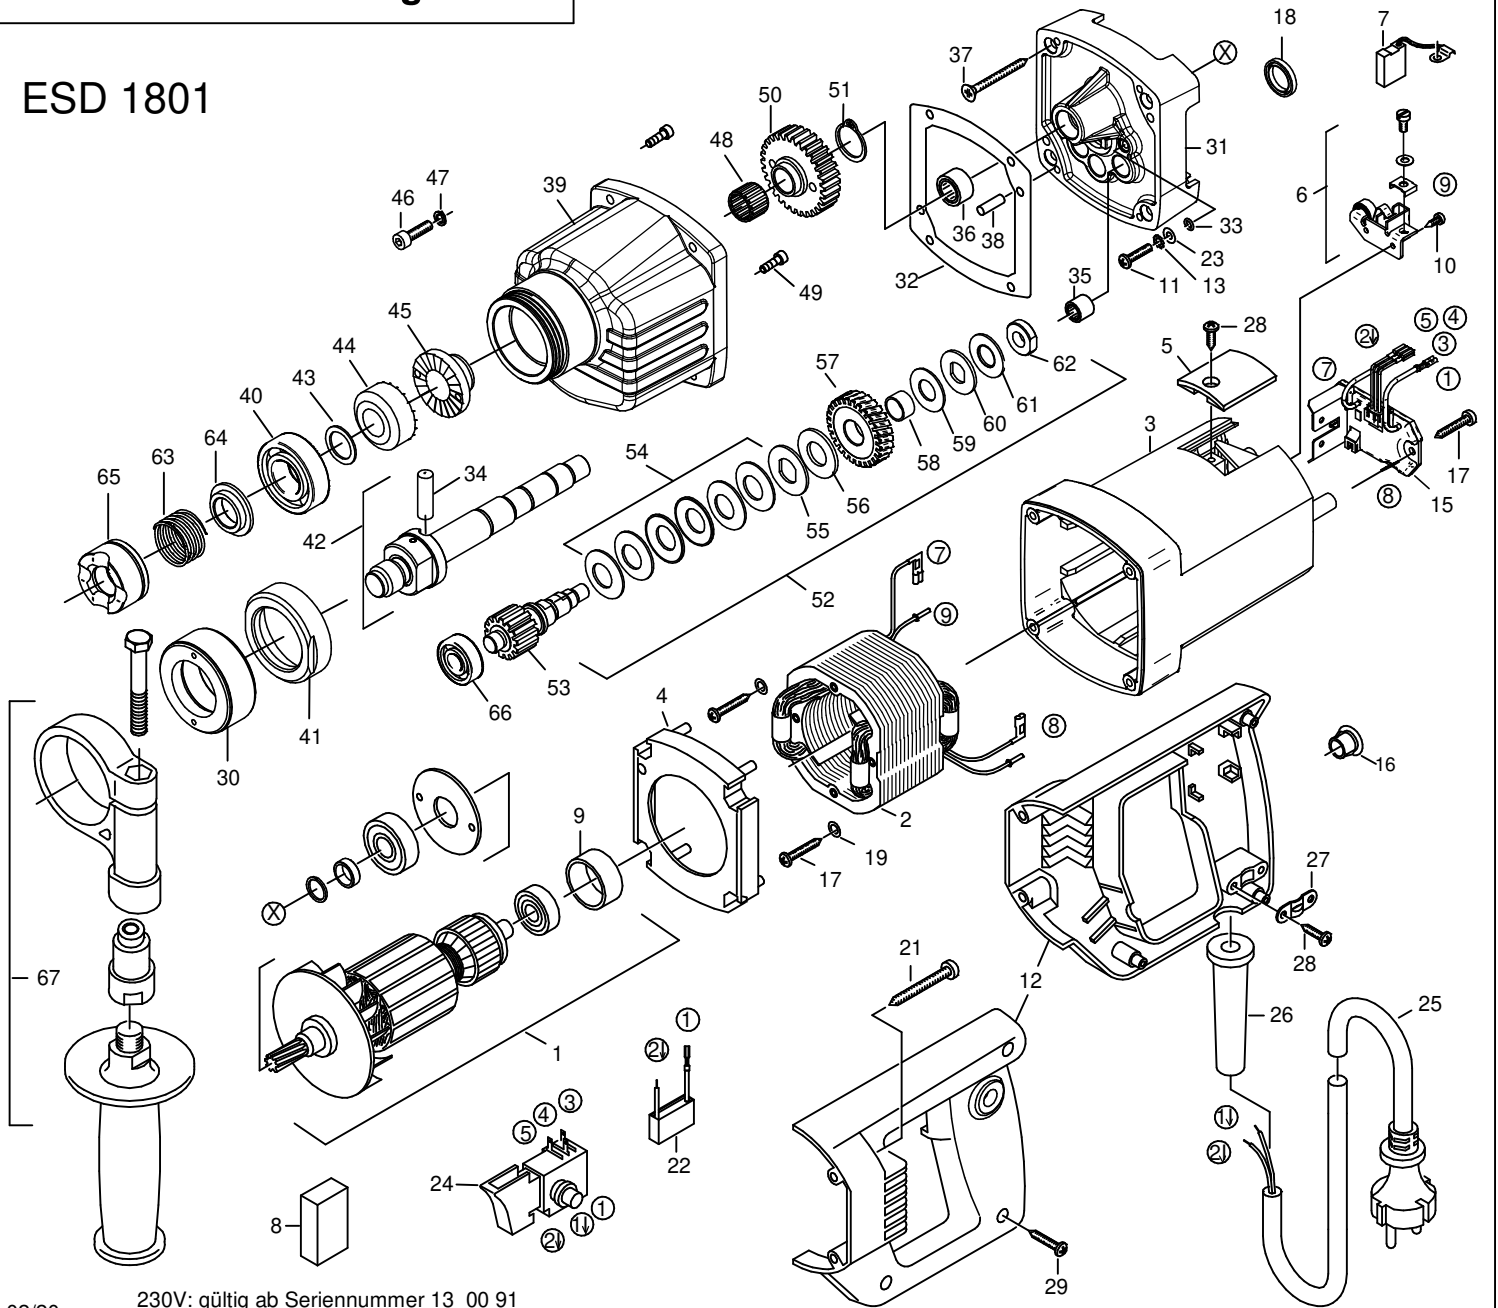

EIBENSTOCK
Elektrowerkzeuge

Ersatzteilliste

ESD 1801

02/20

230V: gültig ab Seriennummer 13 00 91
110V: gültig ab Baujahr 2020

Änderungen vorbehalten!

23217000-02

03217000

ESD 1801 - 230 V

Version

02

Dated: 25.01.2022

Pos.	Description	Item No.	pc.
1	Rotor, compl. 230V	73211100	1
2	Stator, compl. 230V	7322C150	1
3	Motor housing	80900069	1
4	Air guiding ring	80900072	1
5	Brush cover	80900073	2
6	Brush holder, compl.	7321722S	2
7	Carbon brush 6,3x16x20	80700019	2
8	Foam filler	80600306	1
9	Bearing cap	83000031	1
10	Screw 2,9x13	80201252	4
11	Screw M4x16	80201131	2
12	Pair of handle halves	80900070	1
13	Tooth lock washer 4,3	80200752	2
15	Printed circuit board 230V	7322C280	1
16	Plug	80900012	1
17	Screw 4,2x25	80201273	4
18	Shaft seal 15x21x3	83000042	1
19	Lock washer S6	80201362	2
21	Screw 4,8x45	80201267	4
22	Capacitor	73320305	1
23	Washer 4,3	80201371	2
24	Switch	80600116	1
25	Connecting cable 2x1mm² 3m	80600060	1
26	Cable grommet	83000004	1
27	Wire locking flange	85000020	1
28	Screw 4,2x13	80201270	4
29	Screw 4,2x22	80201272	3
30	Adjusting ring	7322C415	1
31	End shield of gearing	7331U610	1
32	Gearbox seal	82000501	1
33	O-ring 3,68x1,78	83000019	2
34	Parallel pin 8x28	80200751	1
35	Needle sleeve HK0810	80420110	1
36	Needle sleeve HK1210B	80420131	1
37	Screw 4,5x50	80201275	4
38	Grooved pin 5x12	80200584	2
39	Gearbox housing	73211400	1
40	Grooved ball bearing 6203 2RS	80410130	1
41	Retainer ring	73211450	1
42	Work spindle, compl.	7322C420	1

Pos.	Description	Item No.	pc.
43	Shim ring 16x22x1	80200514	1
44	Ring gear 2	73211560	1
45	Ring gear 1	73211570	1
46	Screw M5x20	80201121	4
47	Spring lock washer 5	80201302	4
48	Needle cage K14x18x13	80420161	1
49	Screw M5x12	80201230	2
50	Spindle wheel	73211430	1
51	Retaining ring 14x1	80201318	1
52	Clutch, compl.	7322C493	1
53	Clutch shaft	7322C490	1
54	Disc spring 28x14,2x1,25	80200715	6
55	Driving washer	73430499	1
56	Brass washer 28,5x14,1x2	85000084	1
57	Clutch wheel	73323550	1
58	Cylinder bearing 1208 T	80420240	1
59	Bronze disc 25x12,1x1	85000083	1
60	Driving washer	73116496	1
61	Disc spring 25x12,2x0,9	80200710	1
62	Nut M10x1	73211497	1
63	Compression spring	80200686	1
64	Support	73211440	1
65	Synchronization	7322C470	1
66	Grooved ball bearing 6000	80410020	1
67	Side handle, compl.	7332L695	1

as of serial no. 13 00 91