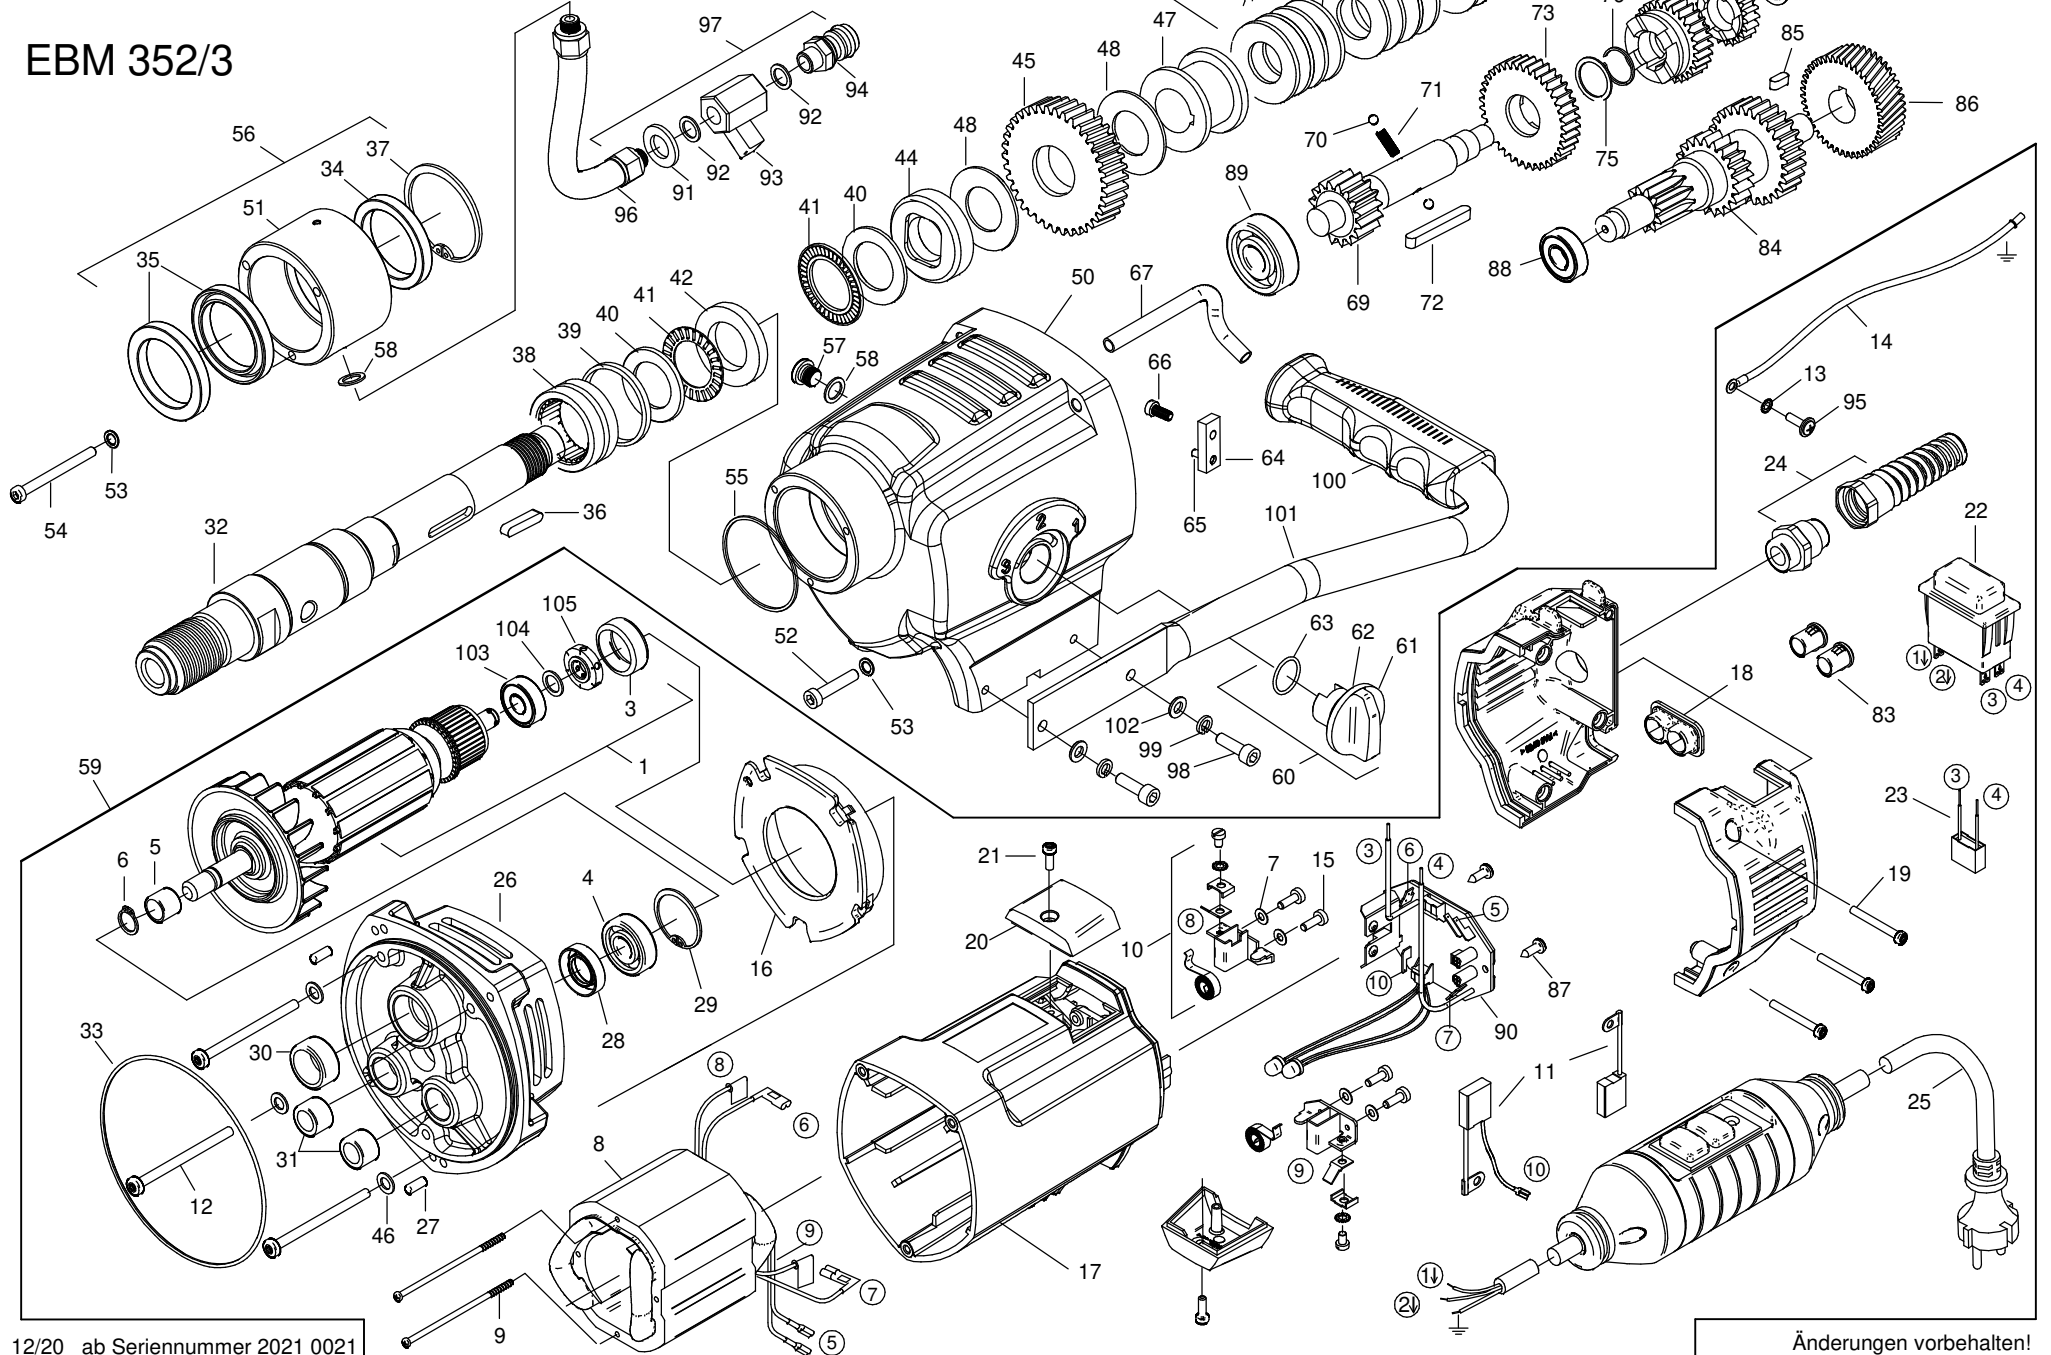

Ersatzteilliste

EBM 352/3

03641000

EBM 352/3 - 230 V

Version

03

Dated: 25.01.2022

Pos.	Description	Item No.	pc.
1	Rotor, compl. 230V	73641100	1
3	Bearing cap	83000031	1
4	Grooved ball bearing 6201 LUZ	80410101	1
5	Sealing bush 12x15x12,5	80420160	1
6	Retaining ring 12x1	80201321	1
7	Spring washer 4	80201385	4
8	Stator, compl. 230V	73641150	1
9	Screw 3x78	80201234	2
10	Brush holder, compl.	73E3122S	2
11	Carbon brush set	73E31220	1
12	Screw 5x70	80201434	3
13	Tooth lock washer 4,3	80200752	1
14	Ground wire	73E33185	1
15	Screw M4x12	80201180	4
16	Air guiding ring	73641145	1
17	Motor housing	73E31200	1
18	Cap, compl.	73E3324U	1
19	Screw 4x35	80201404	3
20	Cover pair	73E3121U	1
21	Screw 4x12	80201413	2
22	Switch	80600119	1
23	Capacitor	80500010	1
24	Cable gland M20x1,5	80600179	1
25	Connecting cable PRCD 3x1,5mm² 5m	73E33262	1
26	End shield of gearing	73641610	1
27	Parallel pin 5x14	80200579	2
28	Shaft seal 15x28x7	83000230	1
29	Retaining ring 32x1,2	80201351	1
30	Needle sleeve HK2012	80420150	1
31	Needle sleeve HK1212	80420130	2
32	Work spindle	73533420	1
33	O-ring 123x2	83000214	1
34	Shaft seal 40x52x7	83000073	1
35	Shaft seal 40x55x7	83000074	2
36	Parallel key 6x6x32	80200607	1
37	Retaining ring J52x2	80201392	1
38	Needle bearing NKS 37	80420155	1
39	Steel ring	73531450	1
40	Rotor disc 30x47x3	80420165	2
41	Axial needle bearing 3047 A	80420038	2

Pos.	Description	Item No.	pc.
42	Intermediate disc 3151	80420168	1
43	Disc spring 50x25,4x3	80200717	12
44	Supporting disc	73531425	1
45	Spindle wheel	73533430	1
46	Sealing washer	80200999	3
47	Thrust sleeve	73531423	1
48	Braking disc	85000076	2
49	Hexagonal nut M24x1,5	73531429	1
50	Gearbox housing	73641400	1
51	Connecting ring	73H41410	1
52	Screw M6x30	80201429	3
53	Lock washer S6	80201362	6
54	Screw M5x55	80201211	3
55	O-ring 50,52x1,78	83000080	1
56	Connecting ring, compl.	73H4141U	1
57	Cap screw 1/8"	80201406	1
58	Seal ring 1/8"	83000106	2
59	Motor, compl.	7364120U	1
60	Gear change, compl.	73641545	1
61	Switch button	73641540	1
62	Parallel pin 4x12	80200578	1
63	O-ring 18,77x1,75	83000081	1
64	Gear lever	73631542	1
65	Parallel pin 5x18	80200619	1
66	Screw M5x12	80201230	1
67	Oil tube	73631425	1
69	Pinion shaft	73533490	1
70	Ball	80410081	2
71	Compression spring	80200694	1
72	Parallel key 6x6x50	80200610	1
73	Loose wheel 1	73631460	1
75	Shim ring 20x24,5x1	73531494	1
76	Circlip SW20	80200749	1
77	Shifting gear	73631550	1
78	Loose wheel 2	73631470	1
80	Shim ring 16x22x1	80200514	1
81	Retaining ring 16x1	80201316	1
83	LED holder	80601153	2
84	Countershaft	73631500	1
85	Parallel key 5x5x10	80200600	1

as of serial no.: 2021 0021